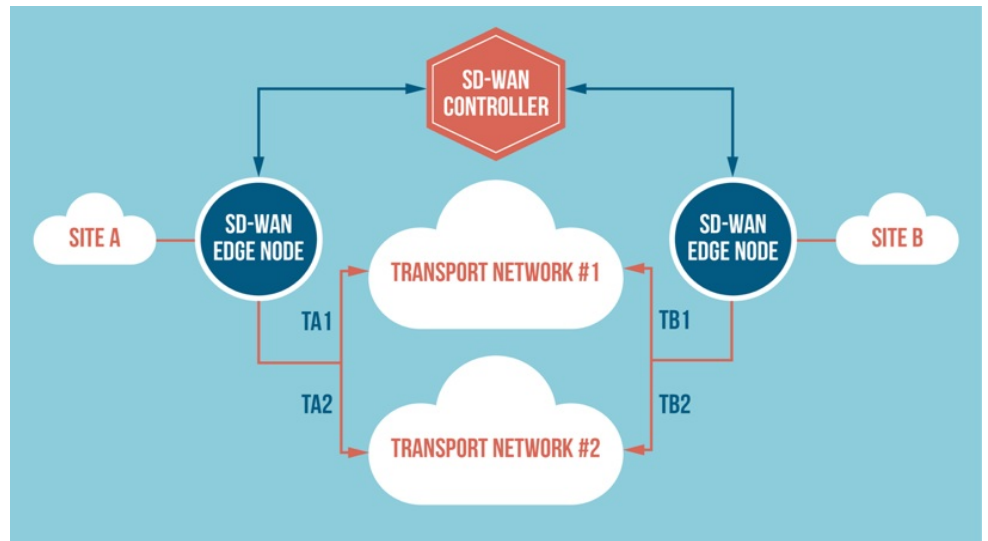

REDUNDANCY

SD-WAN solutions can combine your MPLS and Internet connections so they don't sit idle. By dynamically and intelligently routing traffic over multiple circuits to improve efficiency, and providing seamless packet-by-packet routing to keep you up and running if there's a circuit failure, you and your employees can be more efficient and productive throughout the day.

DYNAMIC BANDWIDTH

Do you utilize or plan to utilize other cloud services, such as AWS, Azure or Google? Many SD-WAN providers connect directly to many of these cloud providers. Additionally, there are options that allow bandwidth to grow dynamically as your cloud needs change.

NETWORK FUNCTION VIRTUALIZATION

We can also provide partnerships with companies that can virtualize out many network functions, such as firewalls, VPNs, load balancing, application acceleration, etc.

ABOUT US

Infinium Communications designs and delivers IT & communications solutions and services that help organizations execute on their strategic goals.

Our focus? Every business is unique, so we start with listening to the needs of our clients, and then exceed those needs in every way.

Contact us today to learn more about what SD-WAN services are right for your business.

Infinium Communications
Connecting People, Places and Technology
www.InfiniumCom.com
916 209 5222